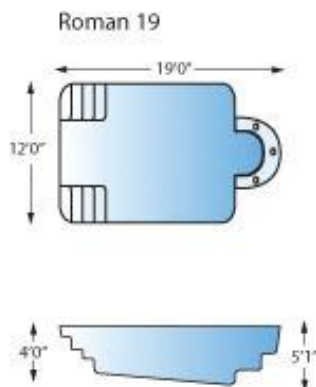

Leisure Pools narrow coping design maximize the space inside the pool and Leisure Pools convenience ledge adds to the safety of children in the pool enabling them to get a foothold anywhere around the pool.

## COURTYARD ROMAN STYLE POOL DIMENSIONS

	Length	Width	Deep End	Shallow End	Gallons
Courtyard Roman	19'	12'	5'1"	4'	6,800

830-387-4020 | 3567 IH 35 South | New Braunfels Texas 78132

3567 IH 35 South (Exit 183)  
New Braunfels, TX. 78132  
P 830-387-4020  
F 830-387-4028