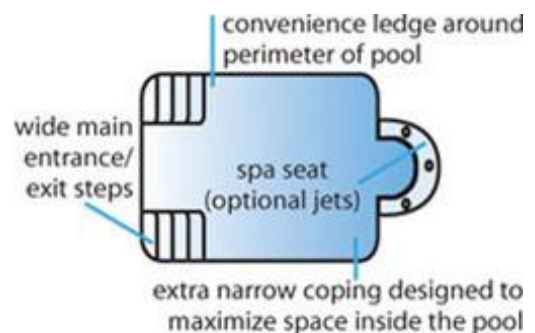

COURTYARD ROMAN STYLE POOL DIMENSIONS

	Length	Width	Deep End	Shallow End	Gallons
Courtyard Roman	19'	12'	5'1"	4'	6,800

830-387-4020 | 3567 IH 35 South | New Braunfels Texas 78132

3567 IH 35 South (Exit 183)
New Braunfels, TX. 78132
P 830-387-4020
F 830-387-4028