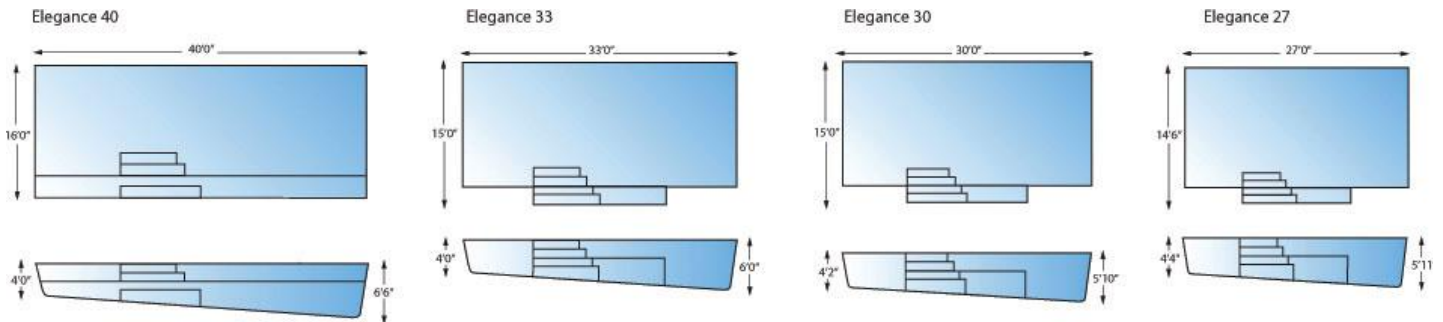

ELEGANCE STYLE® FIBERGLASS INGROUND POOLS

The most modern stylish swimming pool on the market today. The Elegance features square corners to make it ideally suited to today's modern architectural building trends.

The square corners and crisp clean lines match perfectly with the latest paving and coping products to make landscaping the Elegance a pleasure.

Leisure Pools has added to our line of the finest fiberglass pools in the market today a 40' by 16' swimming pool that is not only function able but also well suited for colder climates. Since it is in a pure rectangular shape it allows for the convenient installation of a recessed automatic pool cover. This classic design also allows generous seating for spa and family areas. View the pictures below for our artist rendition of this fantastic fiberglass pool that will have you "swimming in quality and style".

ELEGANCE STYLE POOL DIMENSIONS

	Length	Width	Deep End	Shallow End	Gallons
Elegance 40	40'	16'	6'6"	4'0"	21,000
Elegance 33	33'	15'	6'0"	4'0"	17,400
Elegance 30	30'	15'	5'10"	4'2"	15,200
Elegance 27	27'	14'6"	5'9"	4'4"	11,700