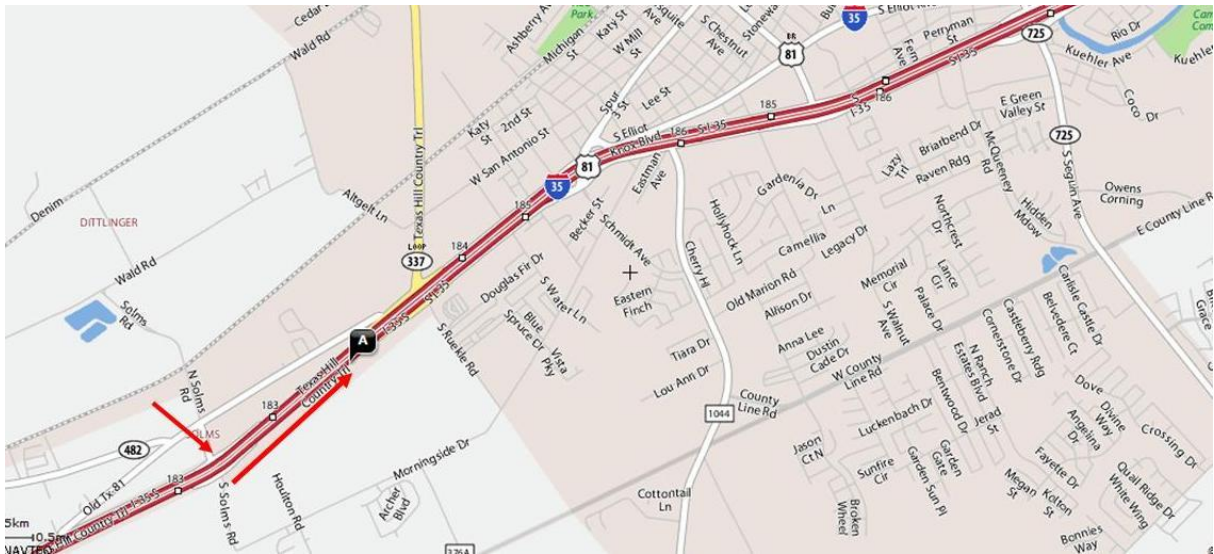

Visit our stunning inground pool display today!

3567 IH 35 South @ Exit 183
New Braunfels, Texas

830.387.4020

www.leisurepoolsusa.com

Show Room & Pool Park Hours: Monday - Friday 10 am - 5 pm | Saturday 12 pm - 4 pm
Sunday Closed | Open During Summer Trading Season

Exit 183 Solms Road. Locate on northbound feeder road of IH35 between Rueckle and Solms Road in New Braunfels Texas.