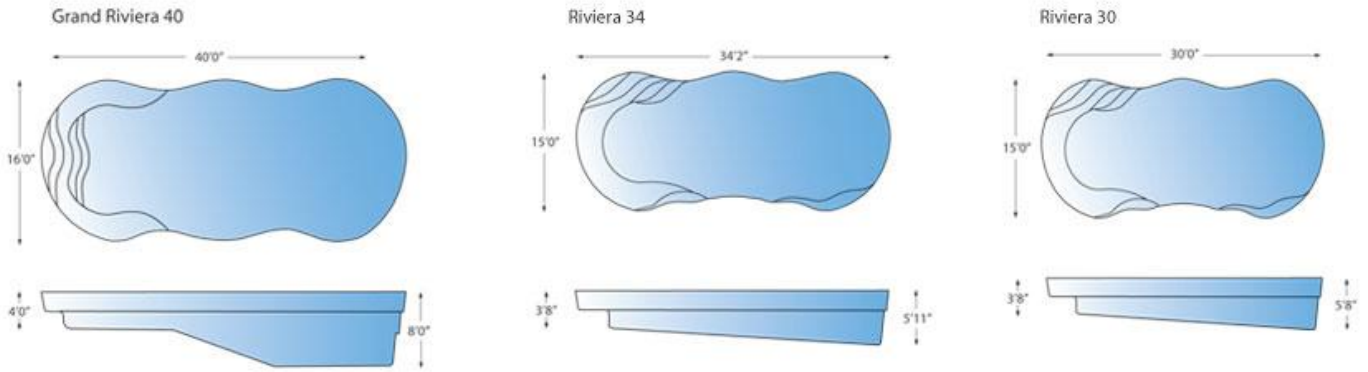

LEISURE POOLS DESIGN CONCEPTS INCLUDE:

Space – Too many pools have the dimensions but just don't have the space. The Riviera is designed to give you plenty of room for end to end swimming or playing games. The swimming corridor is completely unobstructed and even the copings are only four inches wide in order to maximize the space inside the pool.

Relax – The steps are conveniently placed on the side of the pool and combine with the spa seat area. You can have spa jets and aeration fitted for an enjoyable and relaxing spa. It's a great place to sit and relax while the kids are playing in the pool.

Safety – The Riviera has Leisure Pools perimeter safety convenience built into the wall of the pool two feet down from the top of the pool. Small children can easily stand on the step ledge to get out of the pool.