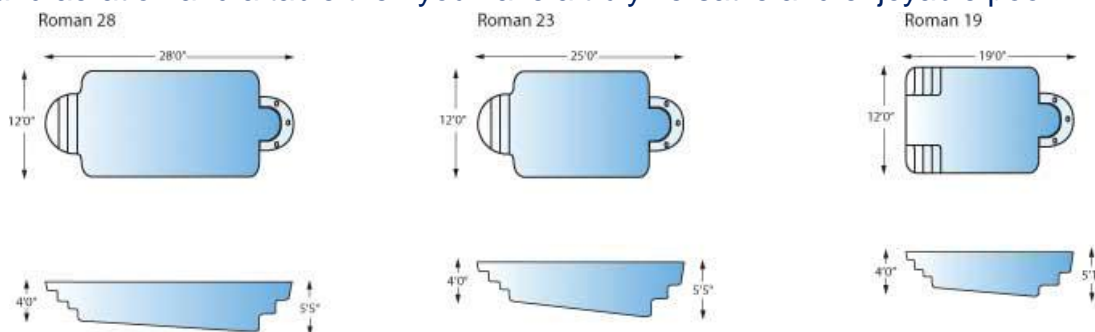

## Roman Style® Fiberglass Inground Pools

The Roman Style comes in three sizes to accommodate a range of uses and backyard sizes. It features broad entry steps at the shallow end with an optional spa seat and table at the deep end. Space inside the pool is maximized by the use of our unique narrow coping design.

ROMAN STYLE POOL DIMENSIONS

	Length	Width	Deep End	Shallow End	Gallons
Roman 28	28'	12'	5'5"	4'	12,000
Roman 23	23'	12'	5'1"	4'	8,400
Roman 19	19'	12'	5'1"	4'	6,800

3567 IH 35 South (Exit 183)  
New Braunfels, TX. 78132  
P 830-387-4020  
F 830-387-4028