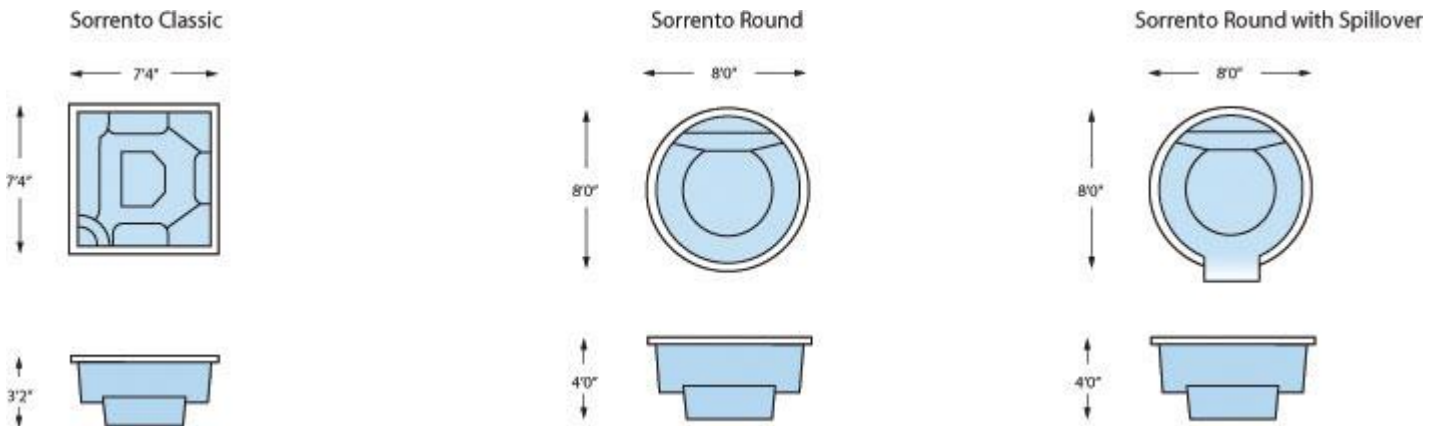

The Sorrento Spa is available in all the colors that are available for the pools enabling you to color match your pool and spa combination.

SORRENTO STYLE SPA DIMENSIONS

	Length	Width	Deep End	Shallow End
Sorrento Classic	7'4"	7'4"	3'2"	3'2"
Sorrento 8' Round Spa	8'0"	8'0"	3'0"	3'0"
Sorrento 8' Round Spillover	8'0"	8'0"	3'0"	3'0"